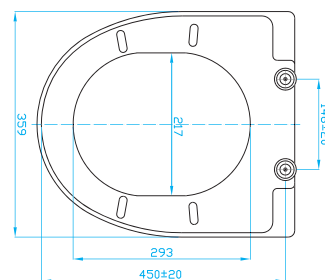

DUROPLAST EASY FIX SOFT CLOSE

EASY FIX

SOFT CLOSE